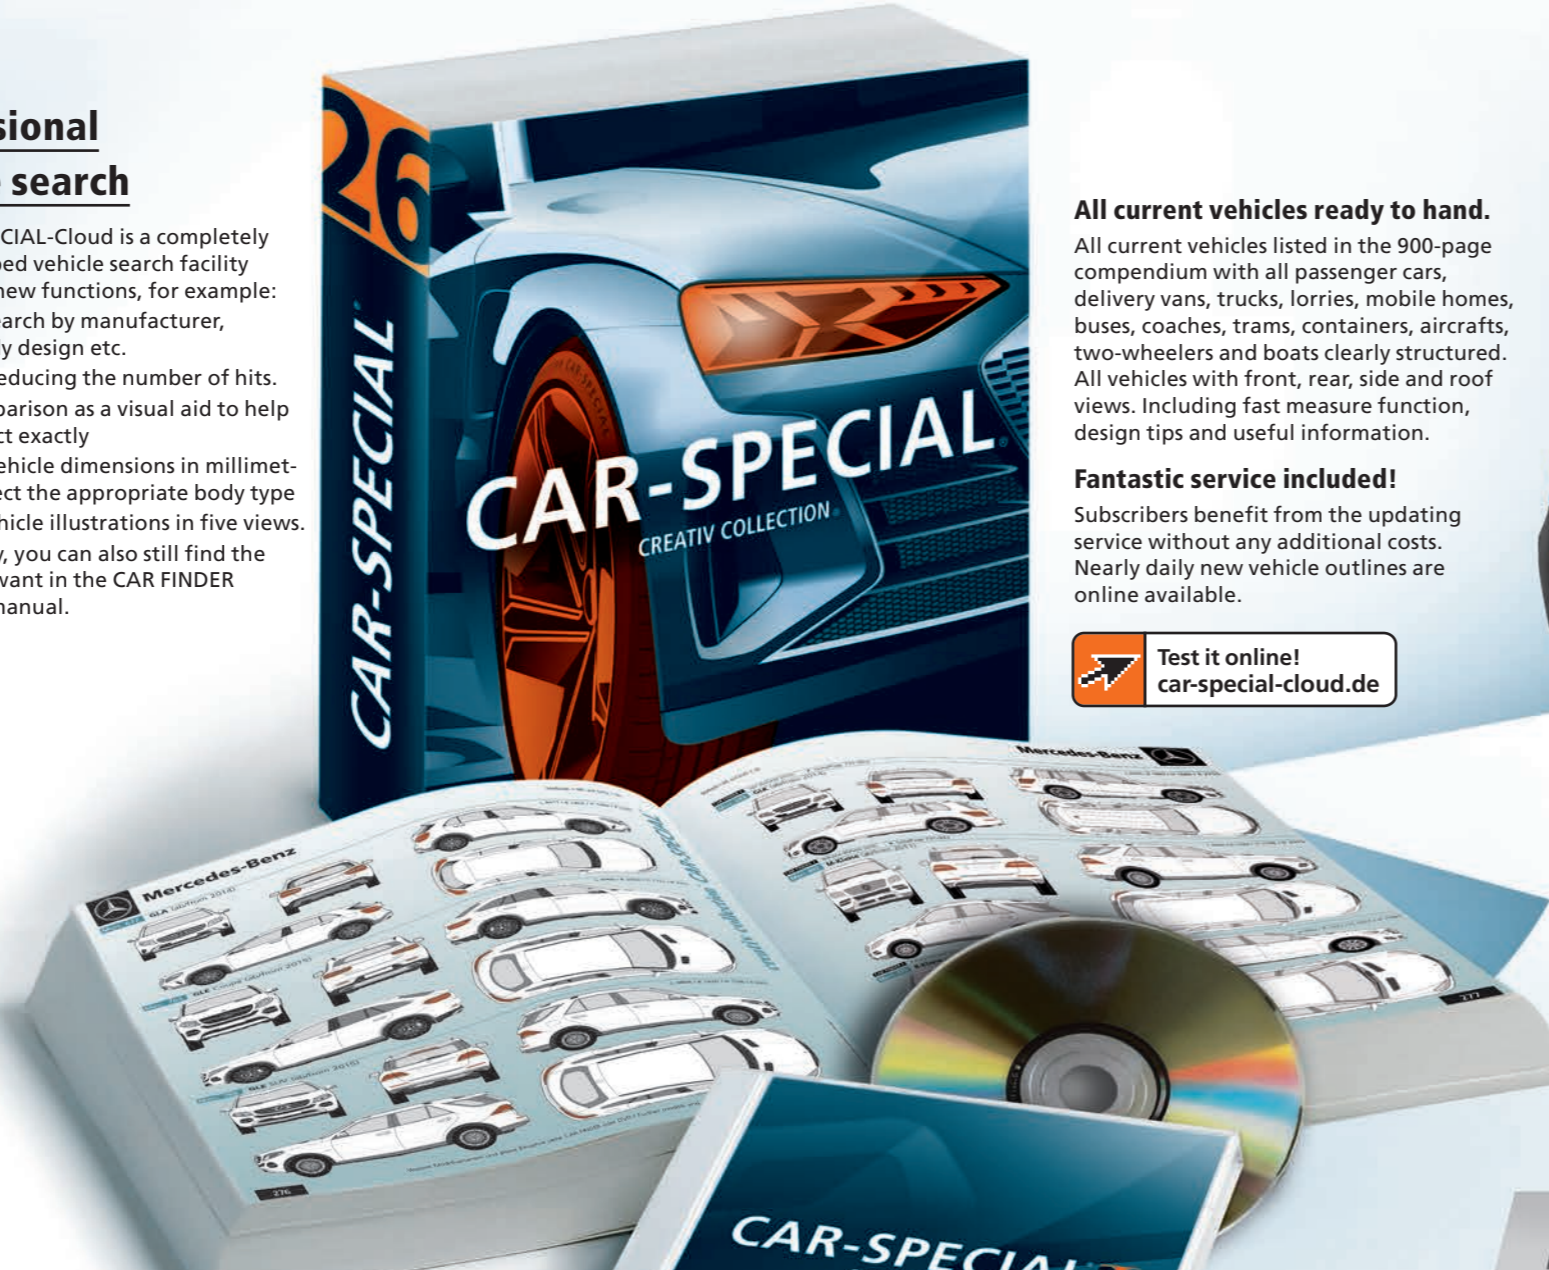

Design and present professionally

Place your design on the true-to-scale vehicle drawings. Click on the surfaces of the vehicle and colour it. Print it - and that's it! Convince your clients through a fast and perfect presentation of your designs. CAR-SIGNER® can be used free of charge exclusively by subscribers of the CAR-SPECIAL®.

26

Suitable for all popular software.

DVD with over 42,000 individual representations in the formats AI, EPS and CDR. CDR also available in 1:1 representation. At your request available as DXF.

Clean plotting

The use of professional vehicle outlines guarantees fast results and efficient vehicle wrapping. You have less film waste. That makes work more enjoyable and profitable.

In addition to CAR-SPECIAL® you can find at www.ccvision.de/en professional design material. And thousands of plottable vector graphics and hi-res photos for boundless designs.